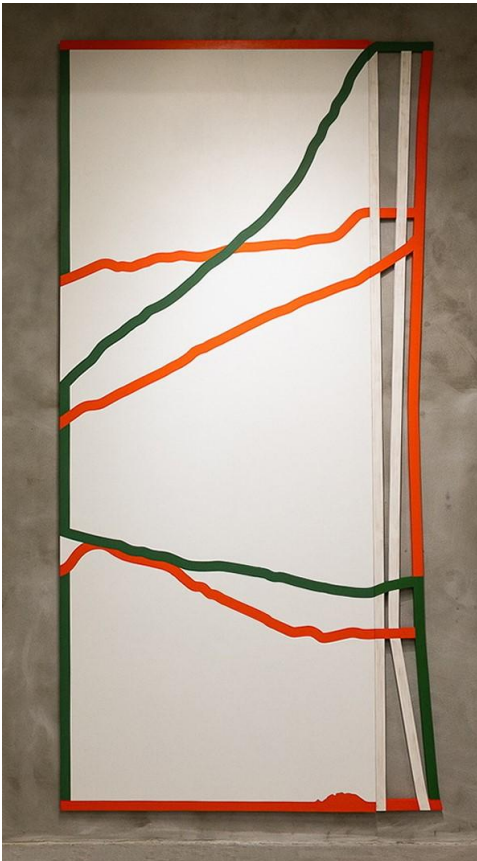

Mimicry 2013/ oil on canvas /122 x 99.2 in/ 310,4 x 252,7 cm

Up is Down 2011/ oil on canvas / 98 x 154.3 in/ 249,4 x 392,9 cm

Cut in Red 2014/ oil on canvas / 137.8 x 92.5 in/ 350,9 x 235,1 cm

Ugi I 2015/ oil on canvas / 34.2 x 75.6 in/ 87 x 192,4 cm

Ugi II 2015/ oil on canvas / 34.2 x 75.6 in/ 87 x 192,4 cm

Quiet Place 2017/ oil on canvas / 145.6 x 201.9 in/ 370,4 x 513,6 cm

From orange Places I 2018/ oil on canvas / 75.6 x 68.5 in/ 140 x 174 cm

Unusual Puzzle 2023/ oil on canvas / 138.6 x 68.5 in/ 352,2 x 174,7 cm

Finish lines 2021/ oil on canvas / 138.1 x 77.2 in/ 351,9 x 196,2 cm

Soft Lines 2023/ oil on canvas / 147.6 x 102.4/ 375,3 x 260,2 cm

Green Flash 2023/ oil on canvas / 133.8 x 287.4 in/ 340,3 x 730 cm

Fusion I 2023/ oil on canvas / 98.8 x 98.8 in/ 251,8 cm x 140,3 cm

Fusion V 2023/ oil on canvas / 116.5 x 65.7 in/ 296 x 167,5 cm

Fusion IV 2023/ oil on canvas / 123.6 x 62.9 in/ 314,5 x 160,5 cm/

Fusion III 2023/ oil on canvas / 126.4 x 65.7 in/ 321,6 x 167,3 cm

Fusion II 2023/ oil on canvas / 121.3 x 65.4 in/ 308,8 x 166 cm